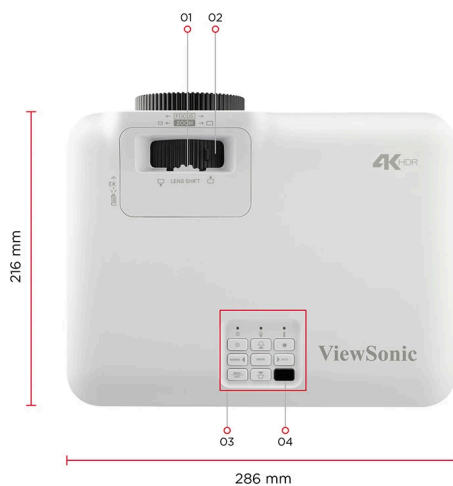

## Product Description

Transform any home into a cinematic experience with the LS710-4KE laser home projector. Adopting the 3rd generation laser phosphor technology with 3,500 ANSI Lumens and up to 30,000 hours lifespan, it delivers vibrant and bright visuals without the need for lamp replacement. This projector is designed for Xbox, supporting Xbox-exclusive resolution and refresh rate combinations for a seamless gaming experience. With the support of 1440p at a 120Hz refresh rate, it strikes a perfect balance of visual quality and fluidity that gamers love. Experience enhanced visual depth on a screen size of up to 300" with a high native contrast ratio through 0.65" DMD chip. The LS710-4KE features V lens shift, 1.36x optical zoom, H/V keystone, and 4 corner adjustment, allowing you to easily set up a big screen tailored to your preferences.

## OTHERS

Power Supply Voltage:	Power adaptor: Input: 100~240V Output: 19.5VDC / 9.23A
Power Consumption:	Normal: 180W Standby: <0.5W
Operating Temperature:	0~40°C
Carton:	Brown
Net Weight:	3.30kg
Gross Weight:	4.70kg
Dimensions (WxDxH) with Adjustment Foot:	286x216x129mm
Packing Dimensions:	400x280x155mm
OSD Language:	English, French, Spanish, Thai, Korean, German, Italian, Russian, Swedish, Dutch, Polish, Czech, T-Chinese, S-Chinese, Japanese, Turkish, Portuguese, Finnish, Indonesian, Arabic, Vietnamese, Greek, Norsk. Total 23 languages
User Guide Language:	English, S-Chinese, T-Chinese, Indonesian, Finish, French, German, Italian, Japanese, Korean, Polish, Portuguese, Russian, Spanish, Swedish, Turkish, Arabic, Czech, Thai, Vietnamese, total 20 languages