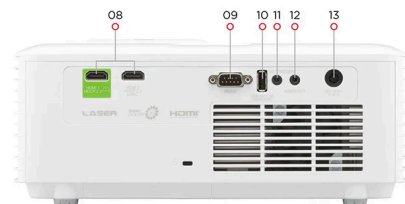

## Product Description

Transform any home into a cinematic experience with the LS710-4KE laser home projector. Adopting the 3rd generation laser phosphor technology with 3,500 ANSI Lumens and up to 30,000 hours lifespan, it delivers vibrant and bright visuals without the need for lamp replacement. This projector is designed for Xbox, supporting Xbox-exclusive resolution and refresh rate combinations for a seamless gaming experience. With the support of 1440p at a 120Hz refresh rate, it strikes a perfect balance of visual quality and fluidity that gamers love. Experience enhanced visual depth on a screen size of up to 300" with a high native contrast ratio through 0.65" DMD chip. The LS710-4KE features V lens shift, 1.36x optical zoom, H/V keystone, and 4 corner adjustment, allowing you to easily set up a big screen tailored to your preferences.

## CONTROL

RS232 (DB 9-pin male):	1
USB Type A (Services):	1 (share with USB A Output)

## OTHERS

Power Supply Voltage:	Power adaptor: Input: 100~240V Output: 19.5VDC / 9.23A
Power Consumption:	Normal: 180W Standby: <0.5W
Operating Temperature:	0~40°C
Carton:	Brown
Net Weight:	3.30kg
Gross Weight:	4.70kg
Dimensions (WxDxH) with Adjustment Foot:	286x216x129mm
Packing Dimensions:	400x280x155mm
OSD Language:	English, French, Spanish, Thai, Korean, German, Italian, Russian, Swedish, Dutch, Polish, Czech, T-Chinese, S-Chinese, Japanese, Turkish, Portuguese, Finnish, Indonesian, Arabic, Vietnamese, Greek, Norsk. Total 23 languages
User Guide Language:	English, S-Chinese, T-Chinese, Indonesian, Finish, French, German, Italian, Japanese, Korean, Polish, Portuguese, Russian, Spanish, Swedish, Turkish, Arabic, Czech, Thai, Vietnamese, total 20 languages