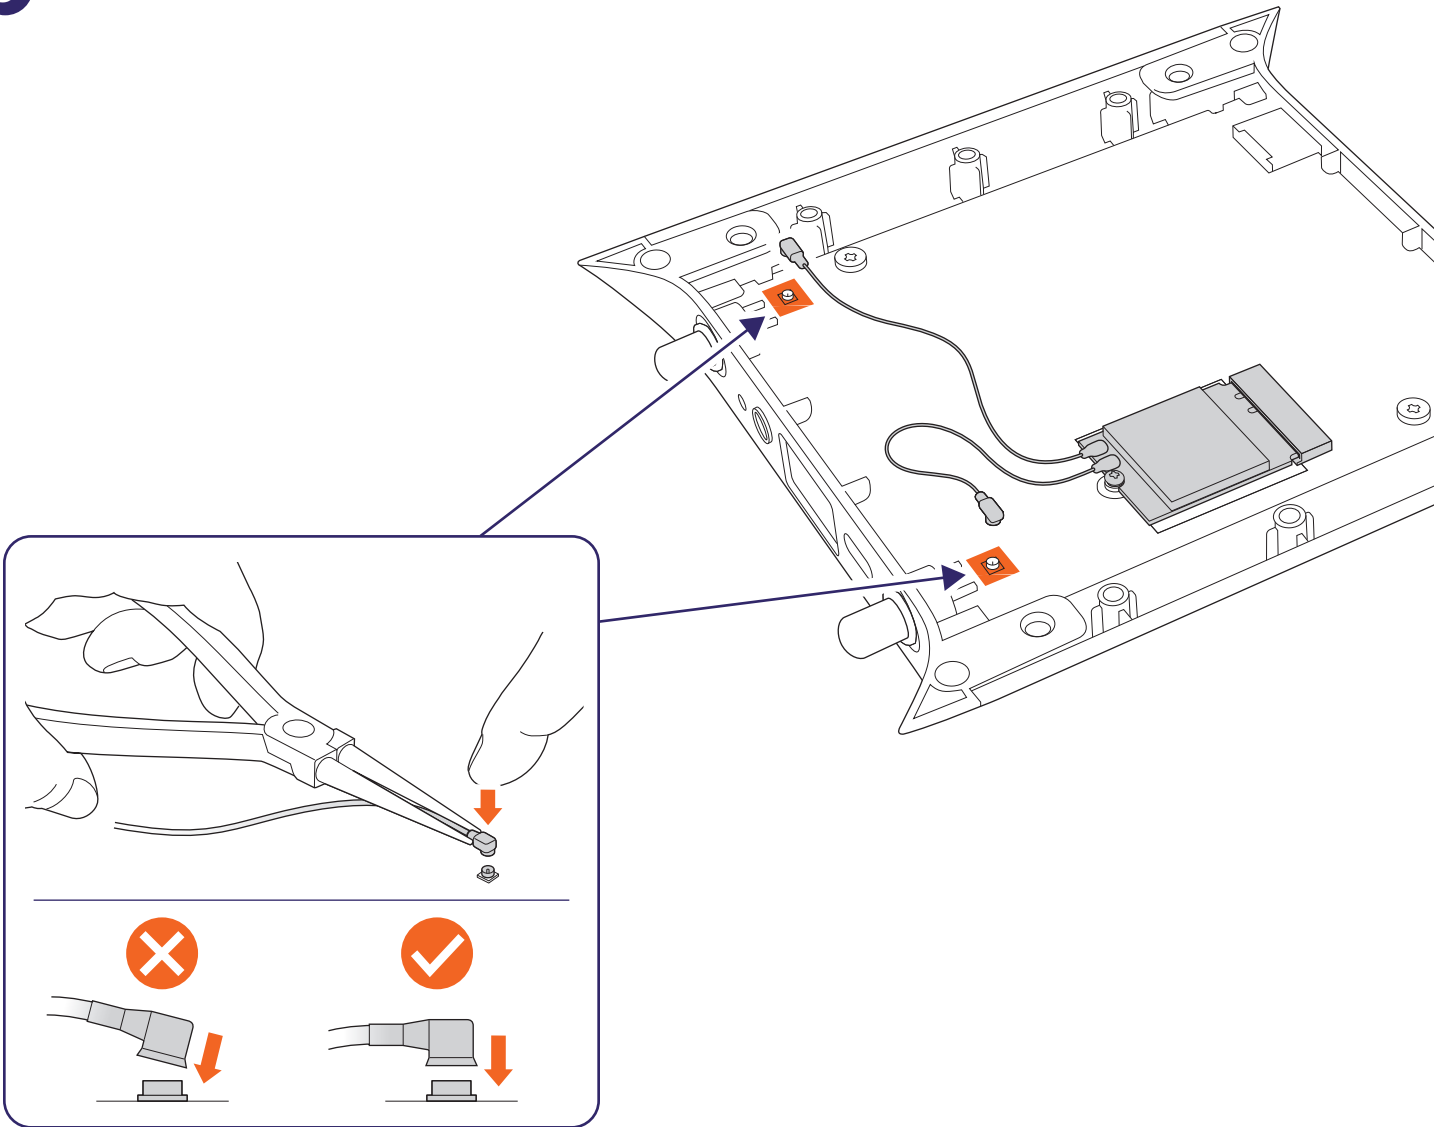

BrightSign® | LS5

WD105 WIFI MODULE INSTALLATION

BrightSign OS 9.0 +

1

2

3

4

5