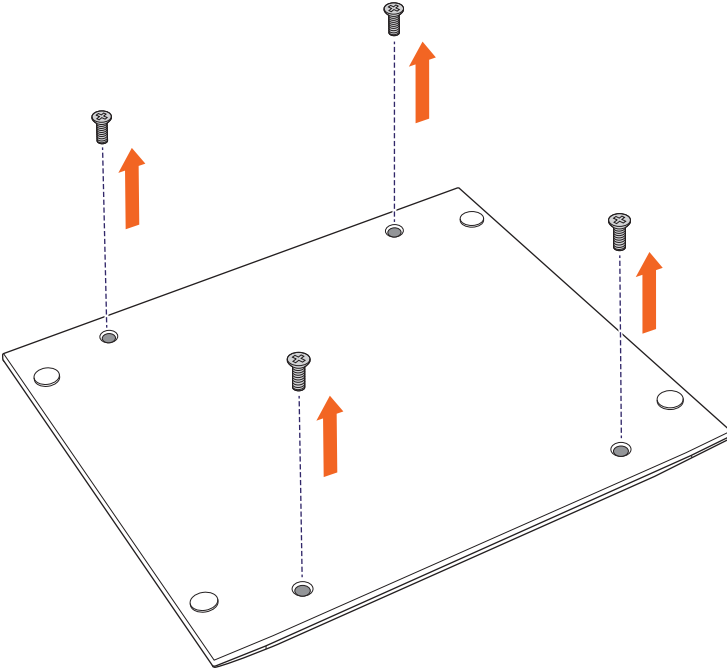

BrightSign® | LS5

WD105 WIFI MODULE INSTALLATION

BrightSign OS 9.0 +

1

2

3

4

5