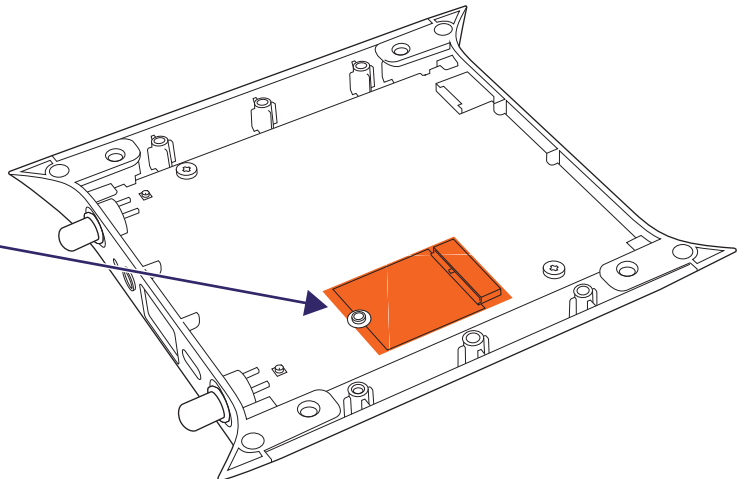

BrightSign® | LS5

WD105 WIFI MODULE INSTALLATION

BrightSign OS 9.0 +

1

2

3

4

5