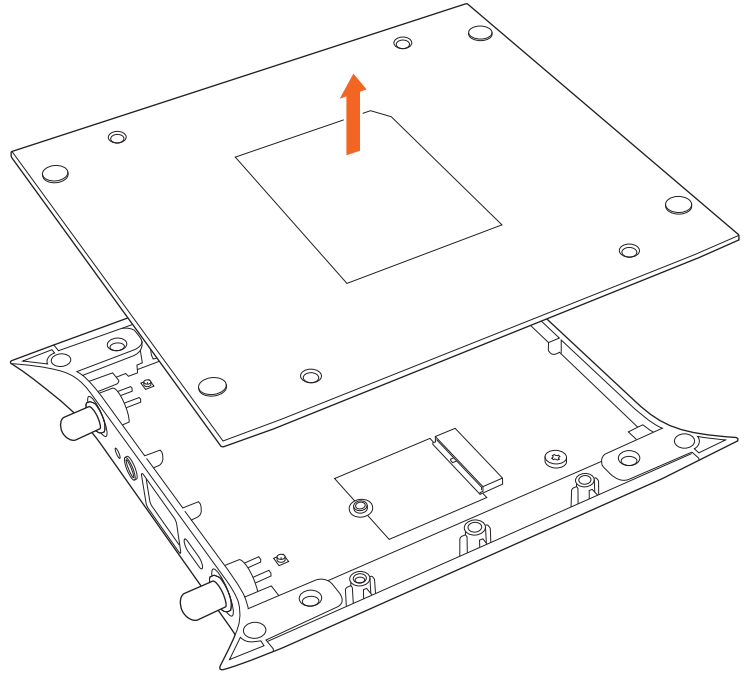

BrightSign® | LS5

WD105 WIFI MODULE INSTALLATION

BrightSign OS 9.0 +

1

2

3

4

5