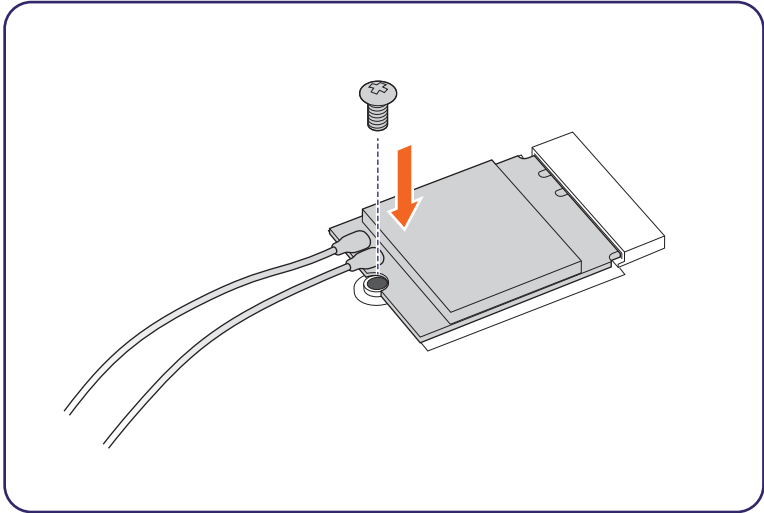

BrightSign® | LS5

WD105 WIFI MODULE INSTALLATION

BrightSign OS 9.0 +

1

2

3

4

5